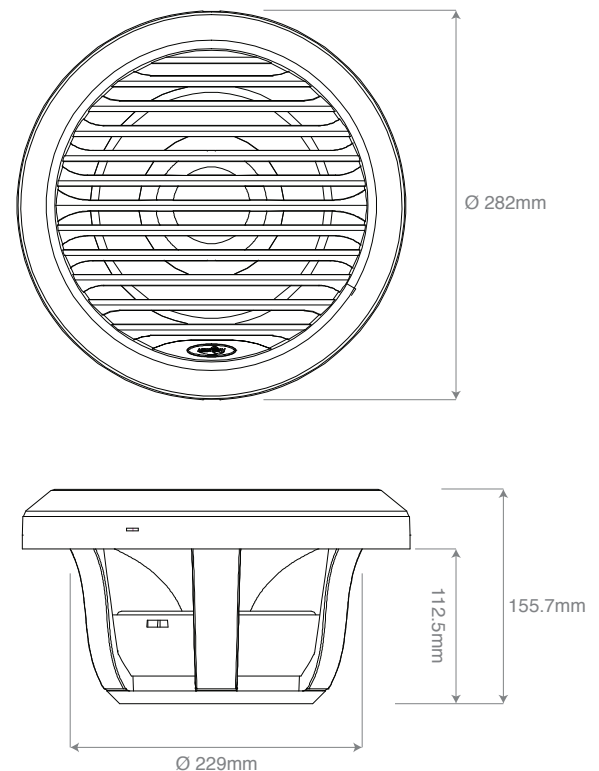

## AQ-SPK10-4LW 10" SUBWOOFER WYSOKIEJ WYDAJNOŚCI

Dostępny jest biały, czarny lub chromowany grill z niebieskim podświetleniem stożkowym LED

White: AQ-SPK10-4LW  
Black: AQ-SPK10-4LB  
Chrome: AQ-SPK10-4LC

### SPECYFIKACJA

Type:	Subwoofer, 1-way
Cone Size:	10"
Outside Grill Diameter:	282mm
Mounting Hole Diameter:	229mm
Mounting Depth:	112.5mm
Impedance:	4 Ohm
Frequency Response:	40Hz - 4,000 Hz
Power (max):	400W
Power (RMS):	200W
Waterproof:	Yes
Grill Material:	UV Plastic, 500hrs stable
Basket Material:	UV Plastic, 500hrs stable
Cone Material:	PP Injection
Rubber Surround Material:	NBR rubber
Magnet Material:	Ferrite
Magnet Protection:	Plastic water guard
Weight (single speaker):	3Kg
Certification	RoHS, ASTM B117, ASTM D4329
Additional Features:	Removable grill
	Blue LED cone illumination
	Stainless Steel mounting hardware

### WYMIARY