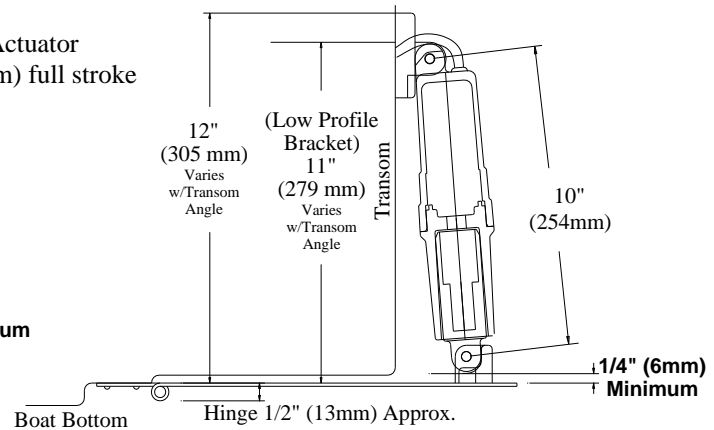

TRIM TAB SHORT - WYMIARY MONTAŻOWE

Montaż na pawęży

Montaż pod kadłubem

SHORT ACTUATOR - SPECYFIKACJA

Model	DC Voltage	Stroke Length	Stroke Time	Distance from Upper Mounting Bolt to Pin	Vertical Height (Typical Installation Fully Retracted)	Cable Length (Feet/Meter)	Upper Mounting Bracket	Lower Mounting Bracket	Use Actuator w/ Tabs
S	12VDC	1.5" / 38mm	6 sec.	10" / 254mm	10" / 254mm	6' / 1.8m	None	None	All Tabs
S-BK	12VDC	1.5" / 38mm	6 sec.	10" / 254mm	10" / 254mm	6' / 1.8m	Standard	Standard	All Tabs
S-BK-13	12VDC	1.5" / 38mm	6 sec.	10" / 254mm	10" / 254mm	23' / 7m	Standard	Standard	All Tabs
S-BK-24	12VDC	1.5" / 38mm	6 sec.	10" / 254mm	10" / 254mm	28' / 8.5m	Standard	Standard	All Tabs
S-BK-25	12VDC	1.5" / 38mm	6 sec.	10" / 254mm	9" / 229mm	6' / 1.8m	Low Profile	Standard	All Tabs
S-BK-16	12VDC	1.5" / 38mm	6 sec.	10" / 254mm	9" / 229mm	23' / 7m	Low Profile	Standard	All Tabs
SB	24VDC	1.5" / 38mm	6 sec.	10" / 254mm	10" / 254mm	6' / 1.8m	None	None	All Tabs
SB-BK	24VDC	1.5" / 38mm	6 sec.	10" / 254mm	10" / 254mm	6' / 1.8m	Standard	Standard	All Tabs
SB-BK-13	24VDC	1.5" / 38mm	6 sec.	10" / 254mm	10" / 254mm	23' / 7m	Standard	Standard	All Tabs
SB-BK-24	24VDC	1.5" / 38mm	6 sec.	10" / 254mm	10" / 254mm	28' / 8.5m	Standard	Standard	All Tabs
SB-BK-25	24VDC	1.5" / 38mm	6 sec.	10" / 254mm	9" / 229mm	6' / 1.8m	Low Profile	Standard	All Tabs
SB-BK-16	24VDC	1.5" / 38mm	6 sec.	10" / 254mm	9" / 229mm	23' / 7m	Low Profile	Standard	All Tabs