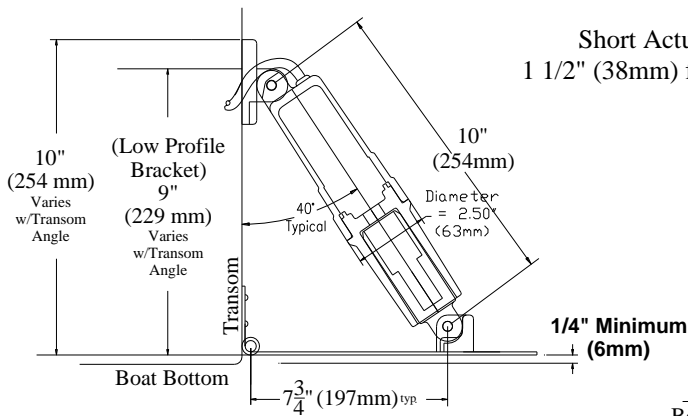

TRIM TAB SHORT - WYMIARY MONTAŻOWE

Montaż na pawęży

Montaż pod kadłubem

SHORT ACTUATOR - SPECYFIKACJA

Model	DC Voltage	Stroke Length	Stroke Time	Distance from Upper Mounting Bolt to Pin	Vertical Height (Typical Installation Fully Retracted)	Cable Length (Feet/Meter)	Upper Mounting Bracket	Lower Mounting Bracket	Use Actuator w/ Tabs
S	12VDC	1.5" / 38mm	6 sec.	10" / 254mm	10" / 254mm	6' / 1.8m	None	None	All Tabs
S-BK	12VDC	1.5" / 38mm	6 sec.	10" / 254mm	10" / 254mm	6' / 1.8m	Standard	Standard	All Tabs
S-BK-13	12VDC	1.5" / 38mm	6 sec.	10" / 254mm	10" / 254mm	23' / 7m	Standard	Standard	All Tabs
S-BK-24	12VDC	1.5" / 38mm	6 sec.	10" / 254mm	10" / 254mm	28' / 8.5m	Standard	Standard	All Tabs
S-BK-25	12VDC	1.5" / 38mm	6 sec.	10" / 254mm	9" / 229mm	6' / 1.8m	Low Profile	Standard	All Tabs
S-BK-16	12VDC	1.5" / 38mm	6 sec.	10" / 254mm	9" / 229mm	23' / 7m	Low Profile	Standard	All Tabs
SB	24VDC	1.5" / 38mm	6 sec.	10" / 254mm	10" / 254mm	6' / 1.8m	None	None	All Tabs
SB-BK	24VDC	1.5" / 38mm	6 sec.	10" / 254mm	10" / 254mm	6' / 1.8m	Standard	Standard	All Tabs
SB-BK-13	24VDC	1.5" / 38mm	6 sec.	10" / 254mm	10" / 254mm	23' / 7m	Standard	Standard	All Tabs
SB-BK-24	24VDC	1.5" / 38mm	6 sec.	10" / 254mm	10" / 254mm	28' / 8.5m	Standard	Standard	All Tabs
SB-BK-25	24VDC	1.5" / 38mm	6 sec.	10" / 254mm	9" / 229mm	6' / 1.8m	Low Profile	Standard	All Tabs
SB-BK-16	24VDC	1.5" / 38mm	6 sec.	10" / 254mm	9" / 229mm	23' / 7m	Low Profile	Standard	All Tabs